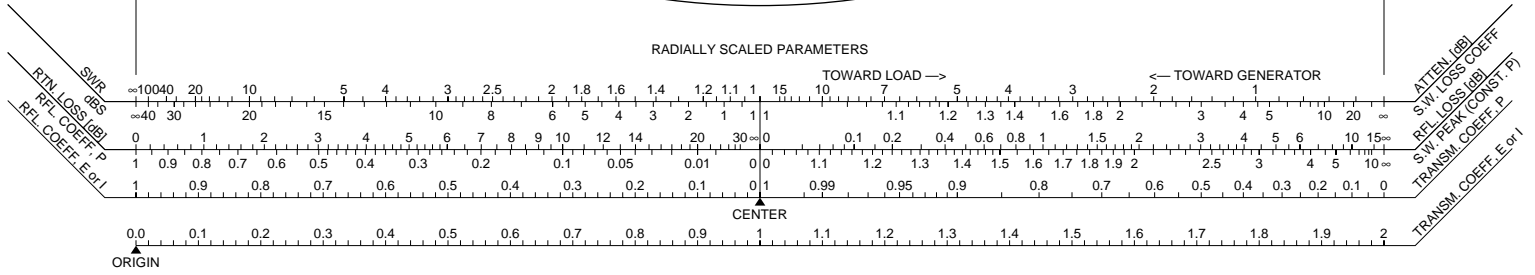

RADIALLY SCALED PARAMETERS

ORIGIN